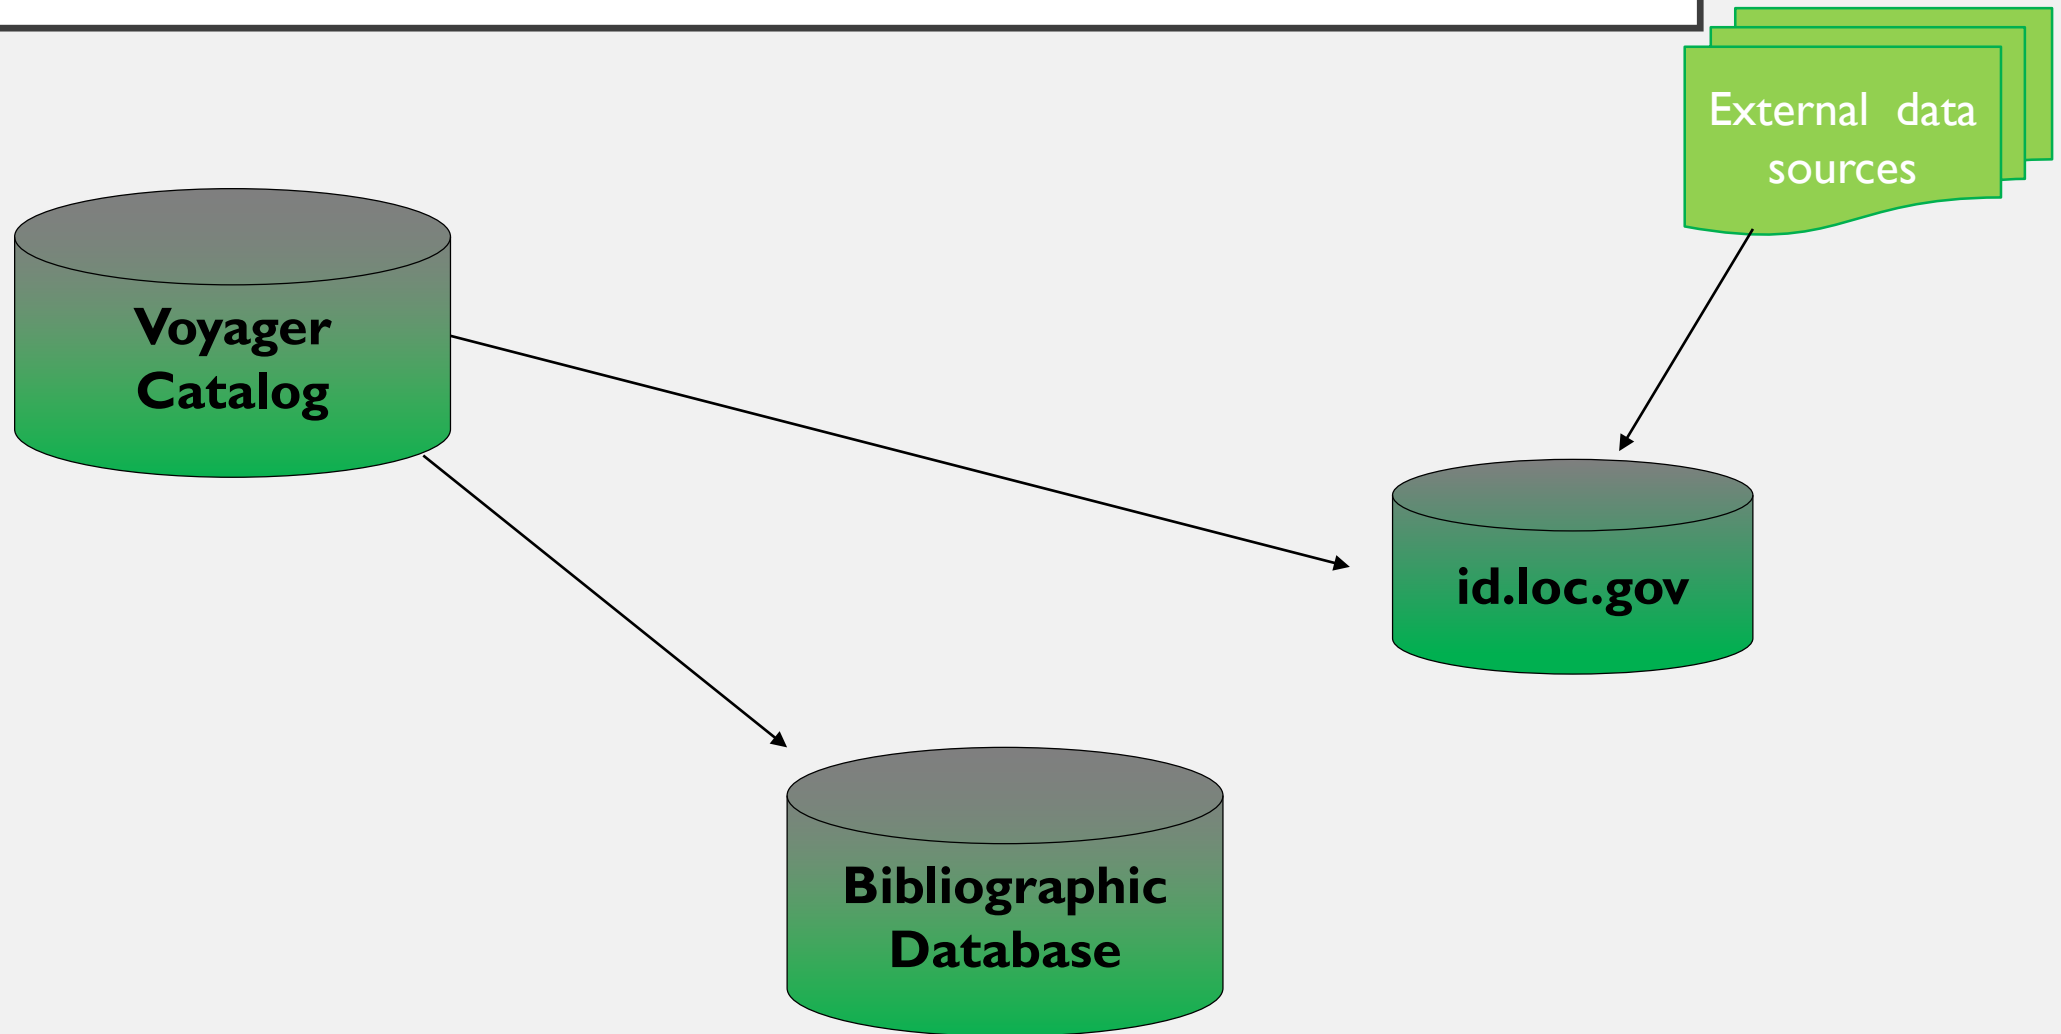

LC BIBFRAME INFRASTRUCTURE

BIBFRAME INFRASTRUCTURE LC

BIBFRAME Editor

ID	primary contribution	URI	LCCN	Cataloger ID	modified	edit
e11607352	Colina, Suzanne.	The Foreign Dancers	20070106017		8-12-2019 10:21 am	
e2390560	Jacobs, Daniel N.	Introduction to cataloging and classification			9-11-2019 8:30 pm	
e2075611	Flanagan, Terry	Steeply on wheels			8-10-2019 2:19 pm	
e1413404	Sisk, Sheril, 1975-	Linked data			9-09-2019 4:50 pm	
e9295923	Burgess, Arthur	Secrets of medical myth: the multimedicalists' guide to lightning classification and locating math tricks			9-09-2019 4:50 pm	

id.loc.gov

BIBFRAME database

ID.LOC.GOV – Linked Data Service
ID.LOC.GOV provides both interactive and machine access to commonly used ontologies, controlled vocabularies, and other lists for bibliographic description. To search everything, use the search box below. Or, select from the list below to learn more and search only in that vocabulary.

Search id.loc.gov

- BIBFRAME**
 - BIBFRAME Works
 - BIBFRAME Instances
- Subjects, Thesauri, Classification**
 - LC Subject Headings (LCSH)
 - LC Classification (LCC)
 - LC Children's Subject Headings
 - LC Medium of Performance Thesaurus for Music (LCMPT)
 - Thesaurus for Graphic Materials (TGM)
 - AFS Ethnographic Thesaurus
- Ontologies**
 - BIBFRAME Ontology
 - MADS/RDF Ontology
 - PREMIS Ontology
- Data Types**
 - Extended Date/Time Format (EDTF)
- Preservation Vocabularies**
 - Preservation Metadata for Audiovisual Moving Images (PAMM)

BIBFRAME database

id.loc.gov

ID.LOC.GOV – Linked Data Service

ID.LOC.GOV provides both interactive and machine access to commonly used ontologies, controlled vocabularies, and other lists for bibliographic description. To search everything, use the search box below. Or, select from the list below to learn more and search only in that vocabulary.